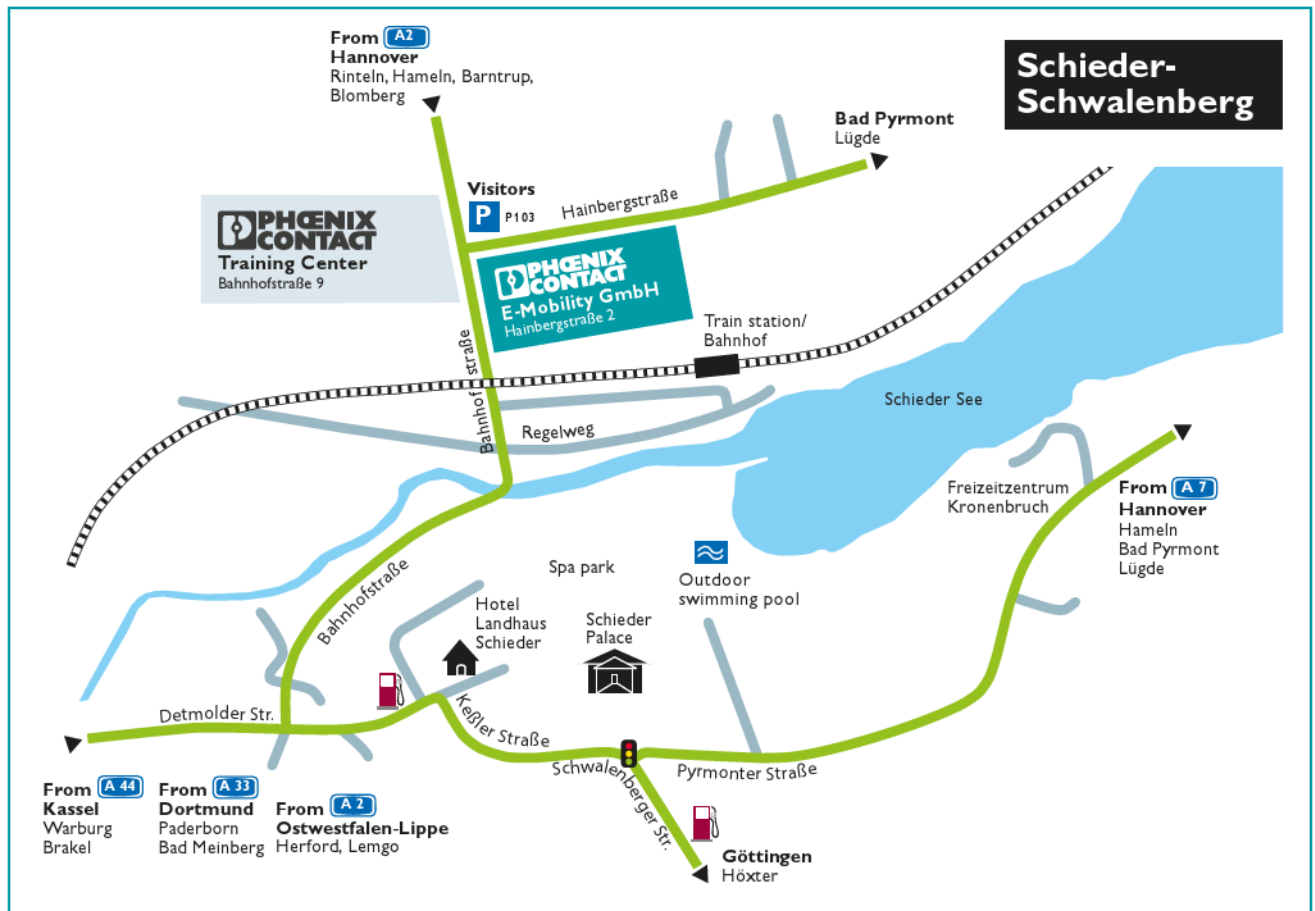

Driving directions to Schieder-Schwalenberg

Nearest railway stations:

Schieder, Bad Pyrmont

Favored exits:

- A 30** From the North-West
- A 2** Towards Hannover
- 35** Exit Bad Eilsen
- 46 km to Schieder

- A 352** From the North
- A 2** Towards Dortmund
- 35** Exit Bad Eilsen
- 46 km to Schieder

- A 33** From the West
- 27** Exit Paderborn-Elsen
- 42 km to Schieder

- A 44** From the South
- 65** Exit Warburg
- 60 km to Schieder

Beware of the speed traps along the way!

PHOENIX CONTACT GmbH & Co. KG · Bahnhofstraße 9 · 32816 Schieder-Schwalenberg, Germany
 PHOENIX CONTACT E-Mobility GmbH · Hainbergstraße 2 · 32816 Schieder-Schwalenberg, Germany